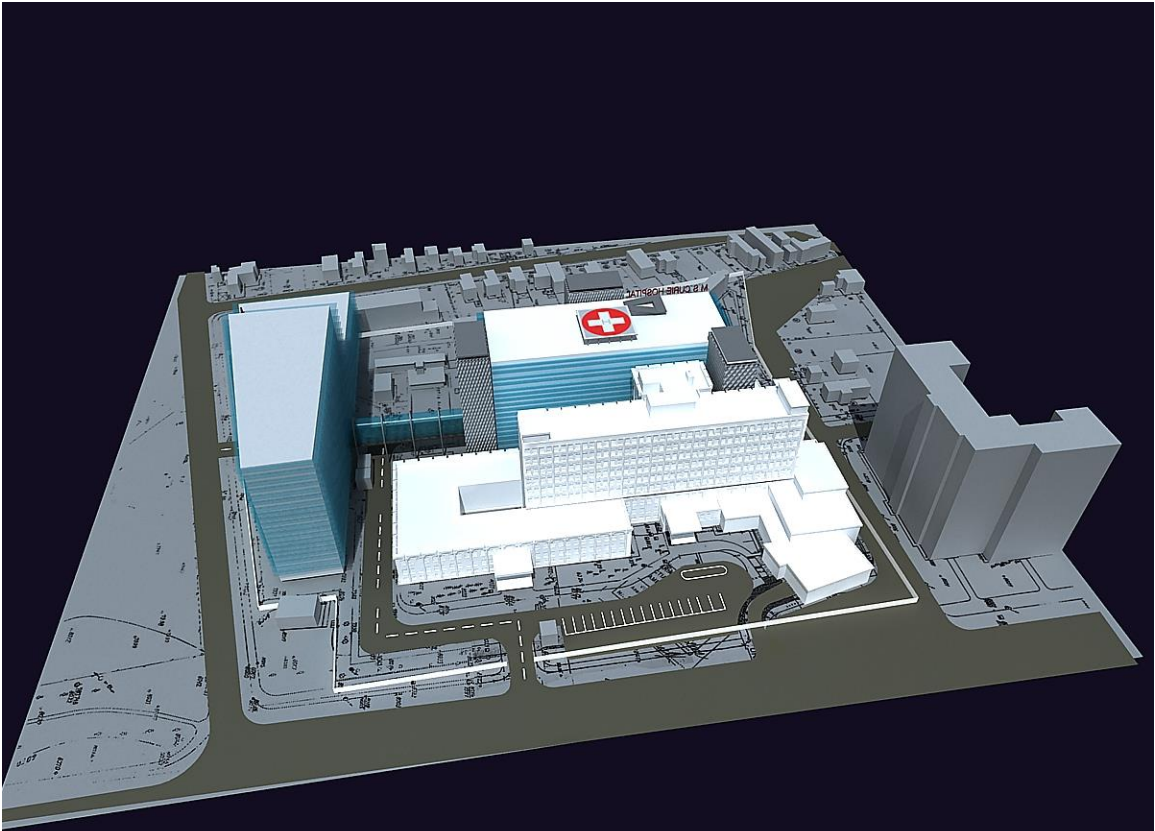

vRay Adv 1.5 RC3 | file: lumini.max | frame: 0000 | primitives: 206264 | render time: 0h 3m 21.1s

vRay Adv 1.5 RC3 | file: lumini.max | frame: 0000 | primitives: 206264 | render time: 0h 4m 2.8s

vRay Adv 1.5 RC3 | file: lumini.max | frame: 0000 | primitives: 206264 | render time: 0h 3m 47.1s