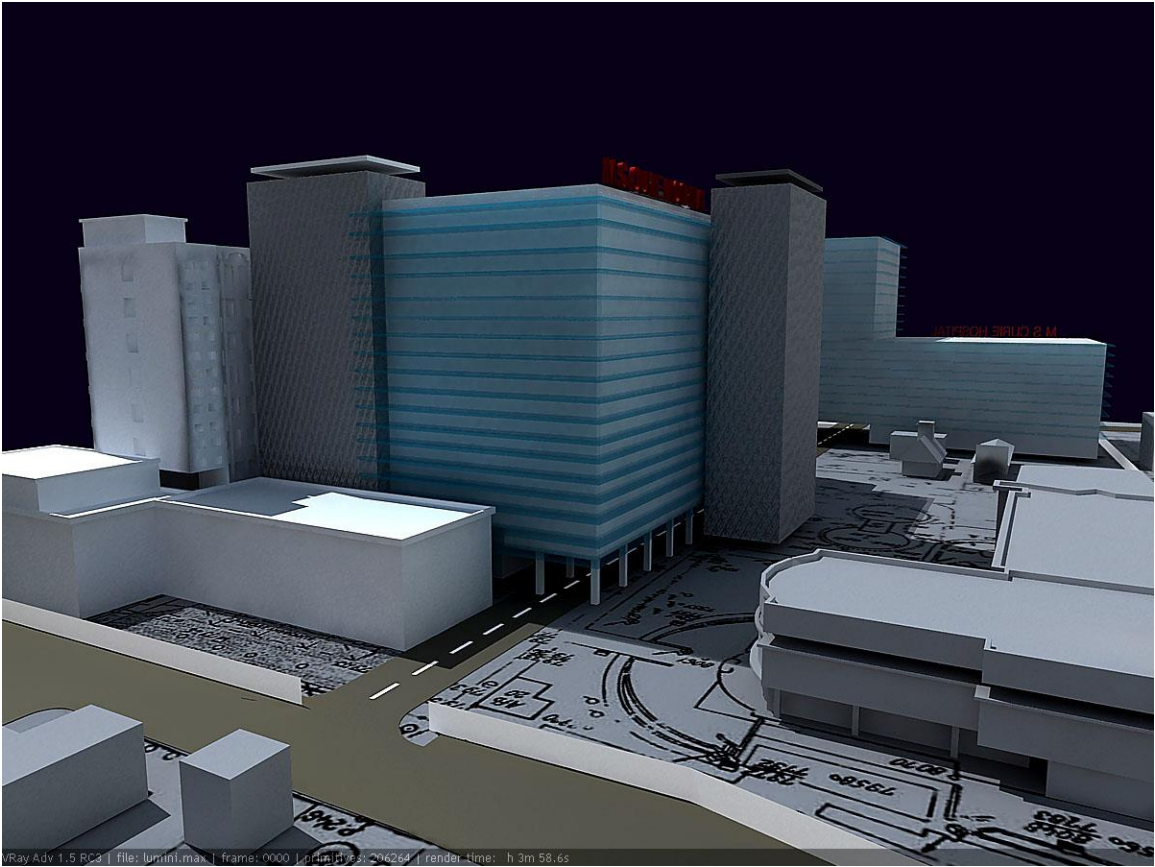

vRay Adv 1.5 RC3 | file: lumini.max | frame: 0000 | primitives: 206264 | render time: 1h 4m 29.0s

vRay Adv 1.5 RC3 | file: lumini.max | frame: 0000 | render: 04264 | render time: h 3m 58.6s