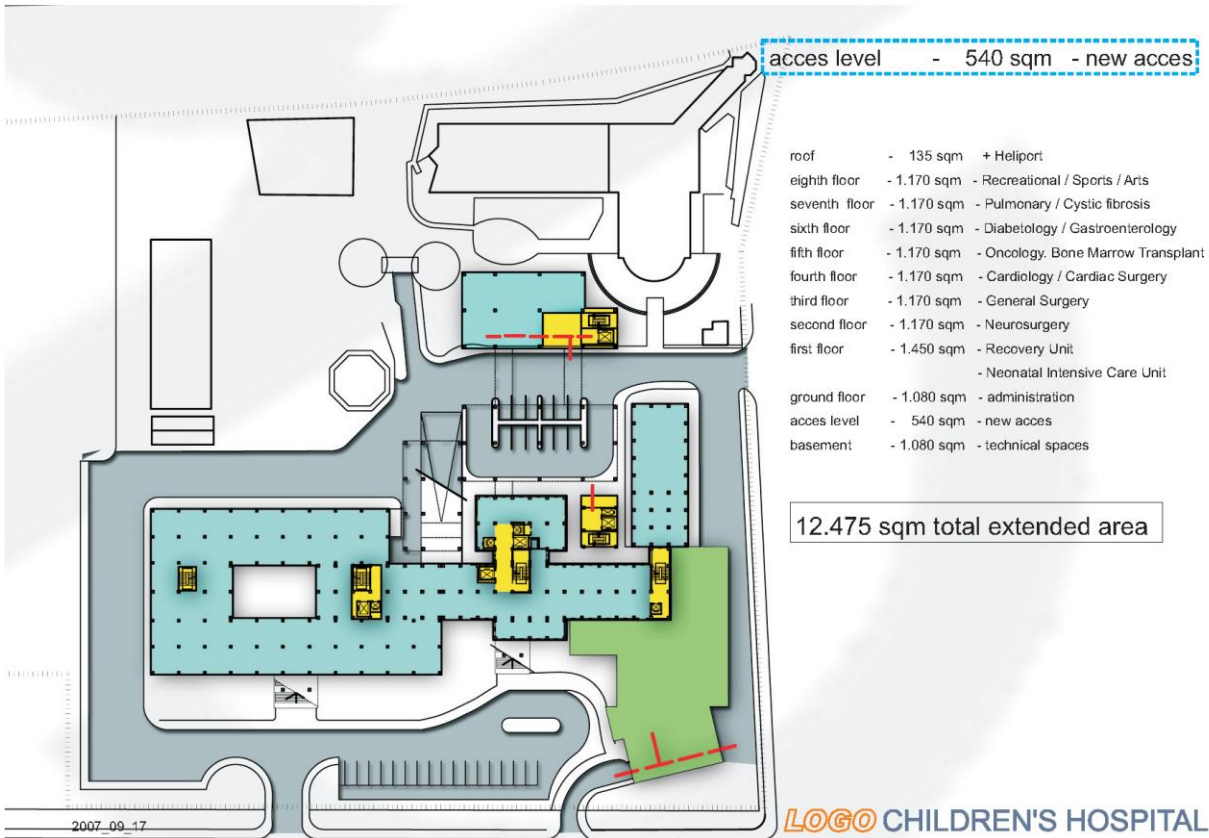

# THE FIRST COMPLETE PEDIATRIC HOSPITAL IN ROMANIA

2007\_09\_17

LOGO CHILDREN'S HOSPITAL

2007\_09\_17

LOGO CHILDREN'S HOSPITAL

LOGO CHILDREN'S HOSPITAL

2007\_09\_17

LOGO CHILDREN'S HOSPITAL

2007\_09\_17

LOGO CHILDREN'S HOSPITAL

2007\_09\_17

ground floor - 1080 sqm - administration

2007\_09\_17

LOGO CHILDREN'S HOSPITAL

first floor - 1.450 sqm - Recovery Unit  
Neonatal Intensive Care Unit

2007\_09\_17

LOGO CHILDREN'S HOSPITAL

second floor - 1.170 sqm - Neurosurgery

2007\_09\_17

LOGO CHILDREN'S HOSPITAL

- eighth floor - 1.170 sqm - Recreational / Sports / Arts
- seventh floor - 1.170 sqm - Pulmonary / Cystic fibrosis
- sixth floor - 1.170 sqm - Diabetology / Gastroenterology
- fifth floor - 1.170 sqm - Oncology. Bone Marrow Transplant
- fourth floor - 1.170 sqm - Cardiology / Cardiac Surgery
- third floor - 1.170 sqm - General Surgery

2007\_09\_17

LOGO CHILDREN'S HOSPITAL

roof - 135 sqm + Heliport

2007\_09\_17

LOGO CHILDREN'S HOSPITAL